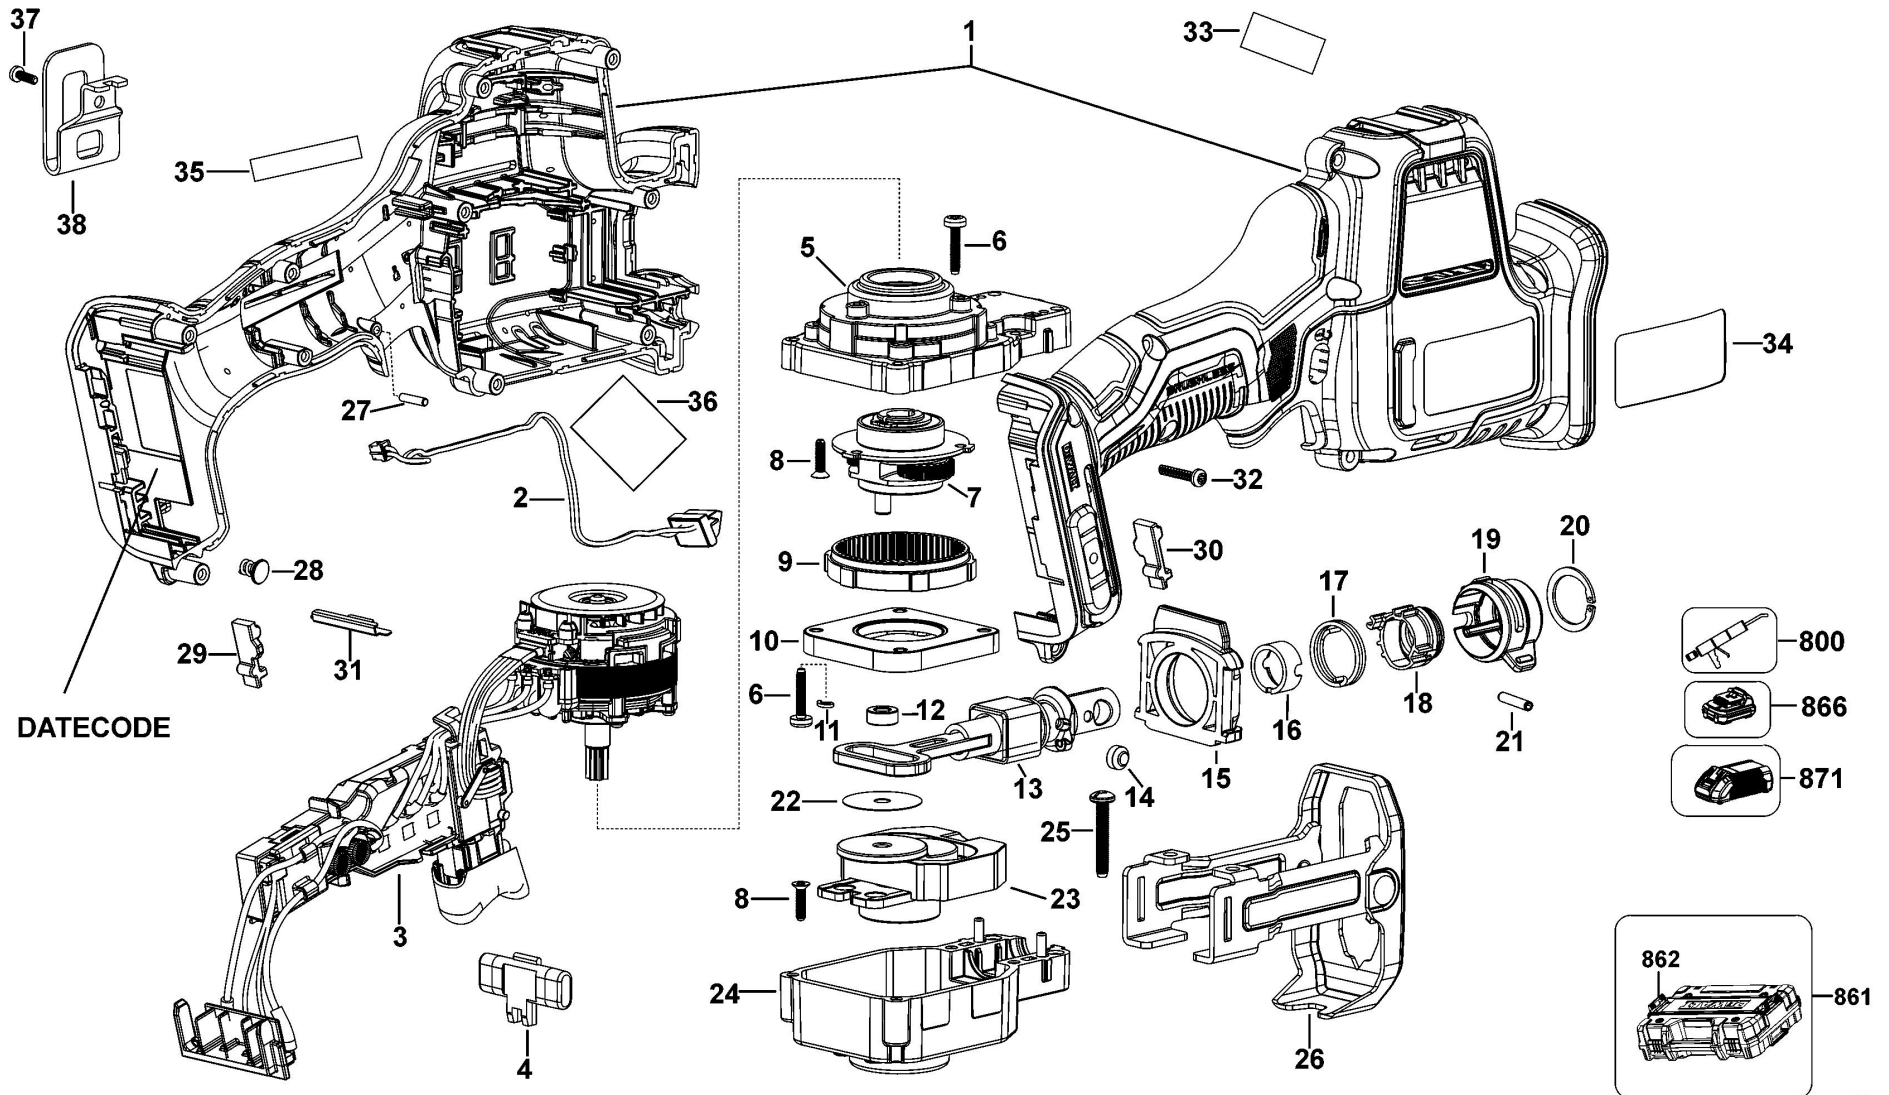

DCS369 CORDLESS RECIPROCATING SAW 1

Parts List DCS369 CORDLESS RECIPROCATING SAW 1

Item	Part Number	Qty	Part Description	General Description	Other Info	Repair Inst	Markets
1	N719661	1	CLAMSHELL SET			No	QW
2	N683436	1	LED LIGHT			No	QW
3	N774470	1	MOTOR SA			No	QW
4	N650938	1	BUTTON LOCK-OFF			No	QW
5	N658536	1	GEARCASE			No	QW
6	330045-53	8	SCREW			No	QW
7	N773353	1	CARRIER SA			No	QW
8	N691339	7	SCREW			No	QW
9	N677836	1	GEAR			No	QW
10	N658540	1	PLATE THRUST			No	QW
11	N760370	4	WASHER LOCK			No	QW
12	N658544	1	SLEEVE BEARING			No	QW
13	N773357	1	SHAFT SA			No	QW
14	N690767	1	PIN			No	QW
15	N688751	1	RUBBER BOOT			No	QW
16	N690774	1	SLEEVE			No	QW
17	N690789	1	SPRING			No	QW
18	N690518	1	CAM			No	QW
19	NA292003	1	COLLAR			No	QW
20	N690786	1	CIRCLIP			No	QW
21	N096408	1	SPIROL PIN			No	QW
22	N658550	1	WASHER			No	QW
23	N773358	1	ECCENTRIC SA			No	QW
24	N773359	1	GEARCASE COVER SA			No	QW
25	330045-08	1	SCREW			No	QW
26	N628892	1	SHOE SA			No	QW
27	N071836	1	ROLL PIN			No	QW
28	NA105798	1	TERMINAL BLOCK			No	QW
29	N728008	1	BUMPER			No	QW
30	N728006	1	BUMPER			No	QW
31	N467560	1	PLATE			No	QW
32	682211-00	10	SCREW			No	QW

Parts List DCS369 CORDLESS RECIPROCATING SAW 1

Item	Part Number	Qty	Part Description	General Description	Other Info	Repair Inst	Markets
33	N719768	1	LABEL			No	QW
34	NA049837	1	RATING LABEL			No	QW
35	N719775	1	BRAND LABEL			No	QW
36	NA165753	1	WARNING LABEL			No	QW
37	N086039	1	HOOK			No	QW
38	N042665	1	SCREW			No	QW
800	N017298	1	GREASE	G-2008 Molykote		No	QW
861	N614791	1	KITBOX			No	QW
862	N409477	1	LATCH			No	QW
866	N195933	1	BATTERY 18V - 4.0AH - 72WH	DCB182-XE		No	QW
871	NA132878	1	CHARGER	DCB1104-QW		No	QW